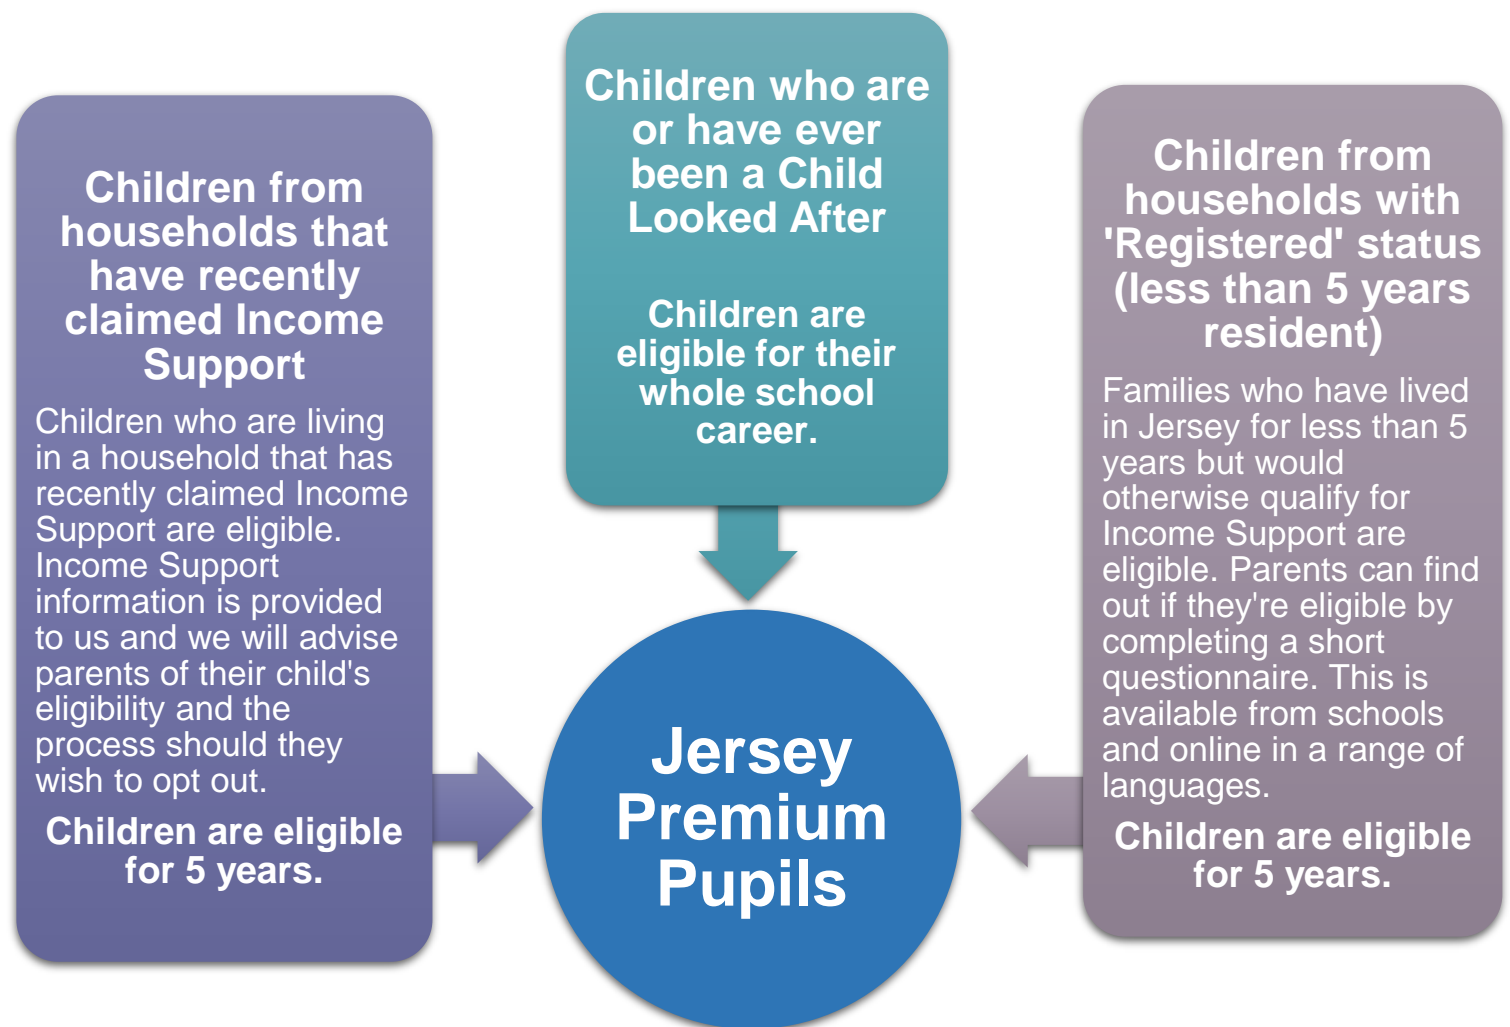

Jersey Premium

Extra funding for schools and colleges to support children

Jersey Premium is a targeted funding programme which aims to make sure all children get the best from their education. Some children don't go on to achieve at the levels that would normally be expected for their ability. The introduction of Jersey Premium has enabled schools to review their approach to teaching and learning, ensuring that all pupils are able to achieve their very best.

Schools and colleges receive extra funding calculated on the number of eligible children they have each year. The school or college decides how they use the funding to improve the child's educational experience and outcomes.

Jersey Premium is available for pupils throughout their education in a Government of Jersey school or college.

Children, Young People, Education & Skills