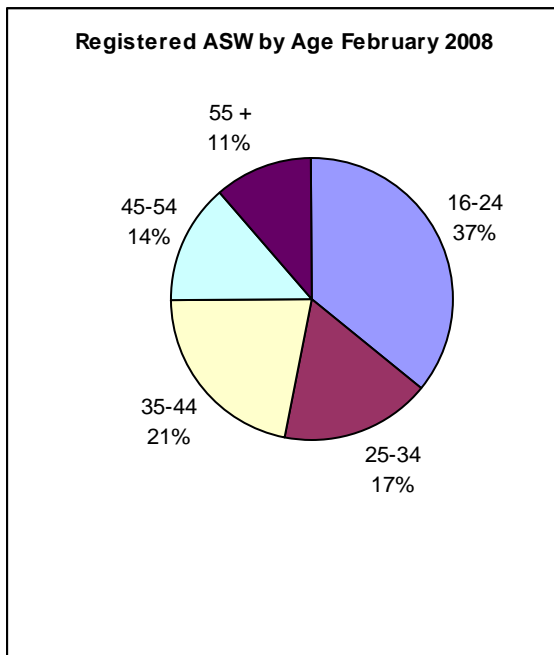

The chart below shows the number of people registered as ASW by age as at 28 February 2009. 34% of those registered are aged 24 or below.

Duration as ASW

The majority of people who register as ASW with the Social Security Department find alternative employment within 13 weeks. The chart below provides information on the periods of time people are registered with the Department as at 28 February 2009.