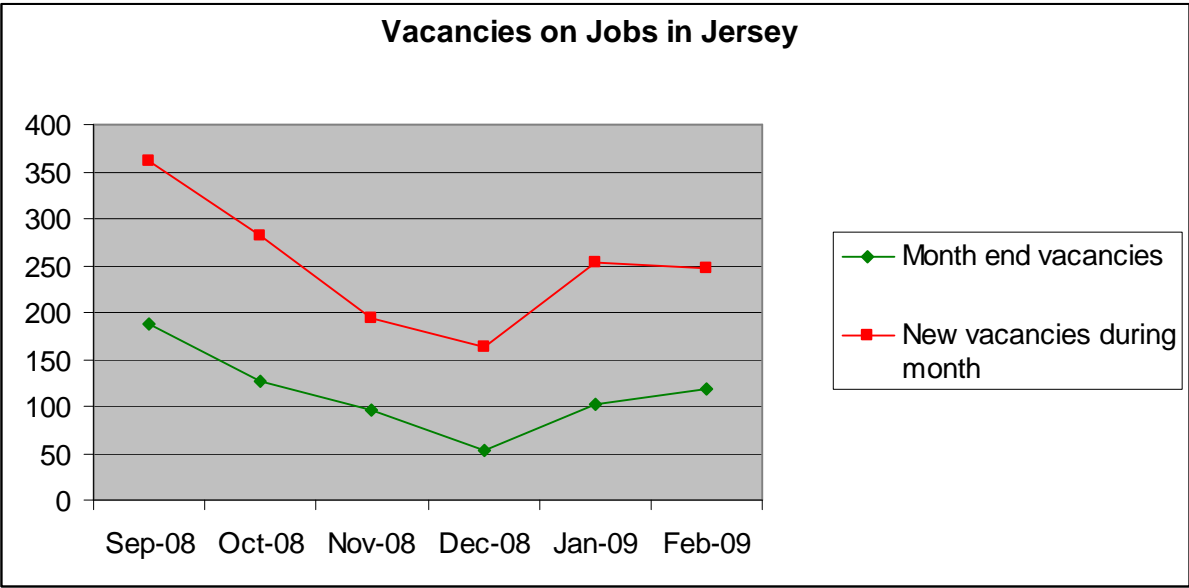

At the end of February 2009, 118 vacancies were advertised on the Jobs in Jersey website (<http://www.gov.je/jobs/>). This compares with 203 vacancies at the end of February 2008. During the month 247 new vacancies were posted, compared to 404 in February 2008. Although vacancies are running at a much lower level than this time last year, numbers have picked up since Christmas.