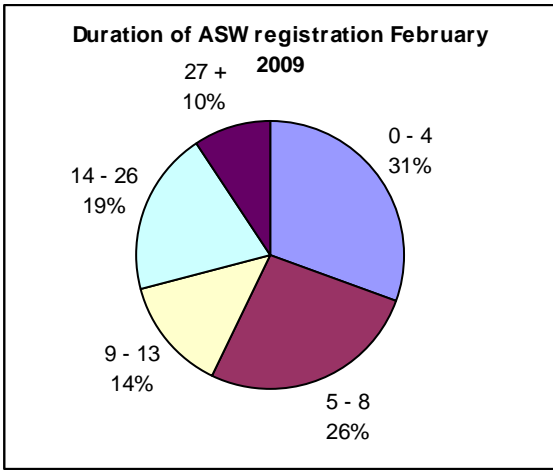

Social Security Department
Registered Unemployed Individuals Actively Seeking Work (ASW)
28 February 2009

1,023 people were registered with the Department as unemployed and actively seeking work (ASW) on 28 February 2009. Of these 700 were men and 323 women.

Of the 1,023 people registered as ASW, 529 are currently receiving Income Support¹.

In 2009 to date, the number of people registered as ASW in Jersey has increased at a greater rate than seen in late 2008, to 839 and 1,023 for January and February 2009, respectively. These more recent figures suggest a higher level of actual unemployment registration that is not due to the introduction of the 'jobseeker' process.

The use of the learning area facilities has increased with 664 sessions in February compared to 522 in January and 419 in December.

Registered ASW by age

¹ The total number of adults receiving Income Support without work will be greater than this figure, however 529 is the number registered on 28 February as ASW.

The chart below shows the number of people registered as ASW by age as at 28 February 2009. 34% of those registered are aged 24 or below.

Duration as ASW

The majority of people who register as ASW with the Social Security Department find alternative employment within 13 weeks. The chart below provides information on the periods of time people are registered with the Department as at 28 February 2009.