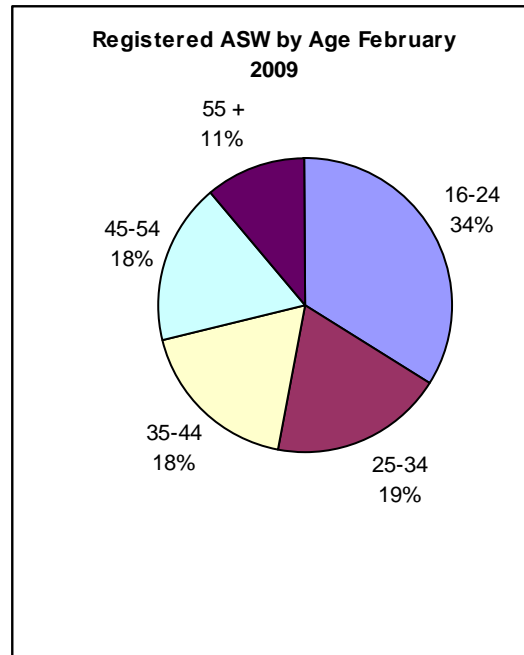

The chart below shows the number of people registered as ASW by age as at 28 February 2009. 34% of those registered are aged 24 or below.

Duration as ASW

The majority of people who register as ASW with the Social Security Department find alternative employment within 13 weeks. The chart below provides information on the periods of time people are registered with the Department as at 28 February 2009.