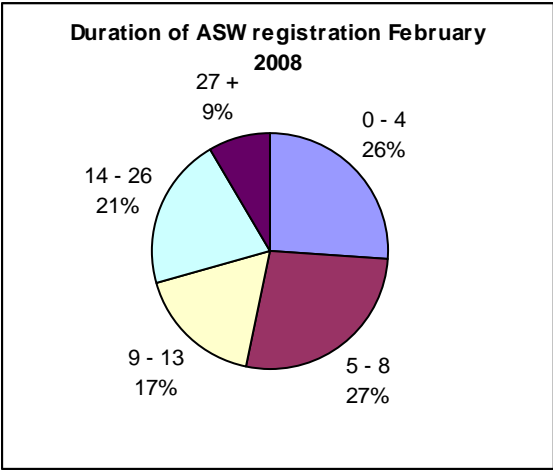

Social Security Department
Registered Unemployed Individuals Actively Seeking Work (ASW)
28 February 2009

1,023 people were registered with the Department as unemployed and actively seeking work (ASW) on 28 February 2009. Of these 700 were men and 323 women.

Of the 1,023 people registered as ASW, 529 are currently receiving Income Support¹.

In 2009 to date, the number of people registered as ASW in Jersey has increased at a greater rate than seen in late 2008, to 839 and 1,023 for January and February 2009, respectively. These more recent figures suggest a higher level of actual unemployment registration that is not due to the introduction of the 'jobseeker' process.

The use of the learning area facilities has increased with 664 sessions in February compared to 522 in January and 419 in December.

Registered ASW by age

¹ The total number of adults receiving Income Support without work will be greater than this figure, however 529 is the number registered on 28 February as ASW.

The chart below shows the number of people registered as ASW by age as at 28 February 2009. 34% of those registered are aged 24 or below.

Duration as ASW

The majority of people who register as ASW with the Social Security Department find alternative employment within 13 weeks. The chart below provides information on the periods of time people are registered with the Department as at 28 February 2009.