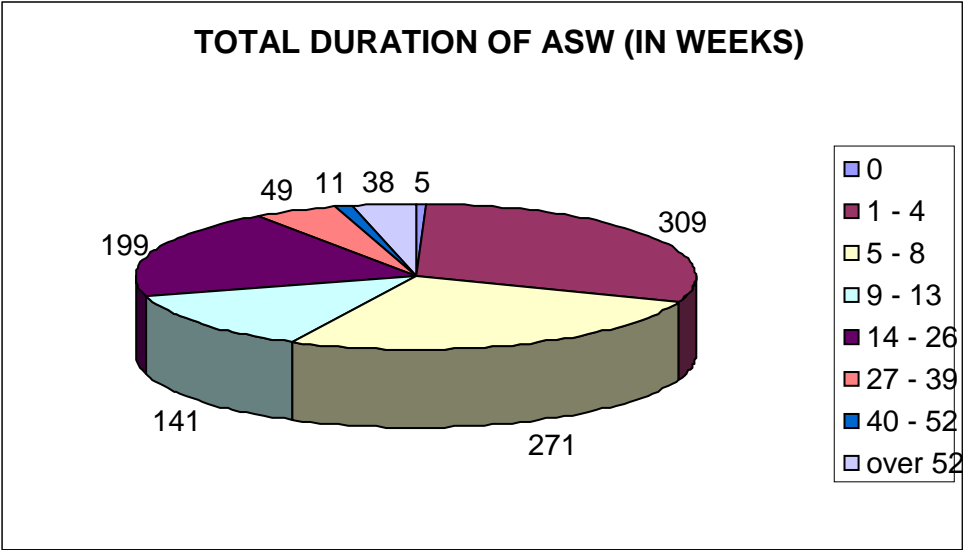

Social Security Department
Registered Unemployed Individuals Actively Seeking Work (ASW)
28 February 2009

1,023 people were registered with the Department as unemployed and actively seeking work (ASW) on 28 February 2009. Of these 700 were men and 323 women.

Of the 1,023 people registered as ASW, 529 are currently receiving Income Support¹.

In 2009 to date, the number of people registered as ASW in Jersey has increased at a greater rate than seen in late 2008, to 839 and 1,023 for January and February 2009, respectively. These more recent figures suggest a higher level of actual unemployment registration that is not due to the introduction of the 'jobseeker' process.

The use of the learning area facilities has increased with 664 sessions in February compared to 522 in January and 419 in December.

Registered ASW by age

¹ The total number of adults receiving Income Support without work will be greater than this figure, however 529 is the number registered on 28 February as ASW.

The chart below shows the number of people registered as ASW by age as at 28 February 2009. 34% of those registered are aged 24 or below.

Duration as ASW

The majority of people who register as ASW with the Social Security Department find alternative employment within 13 weeks. The chart below provides information on the periods of time people are registered with the Department as at 28 February 2009.