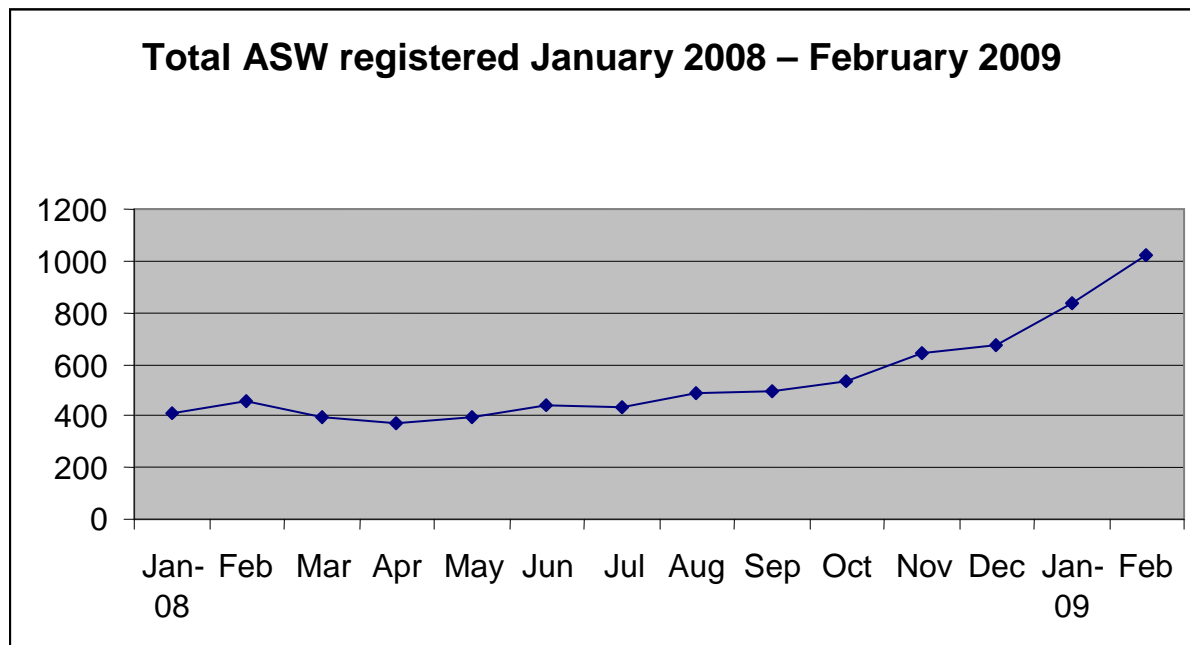

Social Security Department
Registered Unemployed Individuals Actively Seeking Work (ASW)
28 February 2009

1,023 people were registered with the Department as unemployed and actively seeking work (ASW) on 28 February 2009. Of these 700 were men and 323 women.

The number of people registered as ASW in Jersey was relatively stable throughout the first six months of 2008, at around 400 per month, before rising during the last six months of 2008. A component of this upward trend was the introduction of the 'jobseeker' process as part of the Income Support benefit. Unemployed individuals claiming Income Support are now being called in to the Department to register as ASW. These figures now also include recipients of Long Term Incapacity Allowance who register as ASW.

Of the 1,023 people registered as ASW, 529 are currently receiving Income Support¹.

In 2009 to date, the number of people registered as ASW in Jersey has increased at a greater rate than seen in late 2008, to 839 and 1,023 for January and February 2009, respectively. These more recent figures suggest a higher level of actual unemployment registration that is not due to the introduction of the 'jobseeker' process.