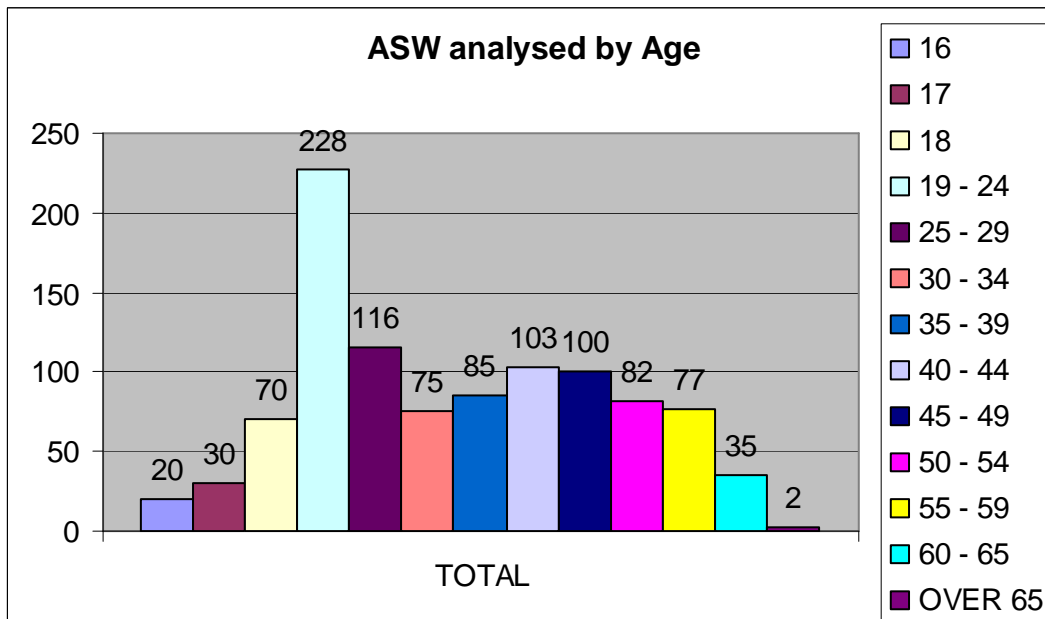

The chart below shows the number of people registered as ASW by age as at 28 February 2009. 34% of those registered are aged 24 or below.

Duration as ASW

The majority of people who register as ASW with the Social Security Department find alternative employment within 13 weeks. The chart below provides information on the periods of time people are registered with the Department as at 28 February 2009.