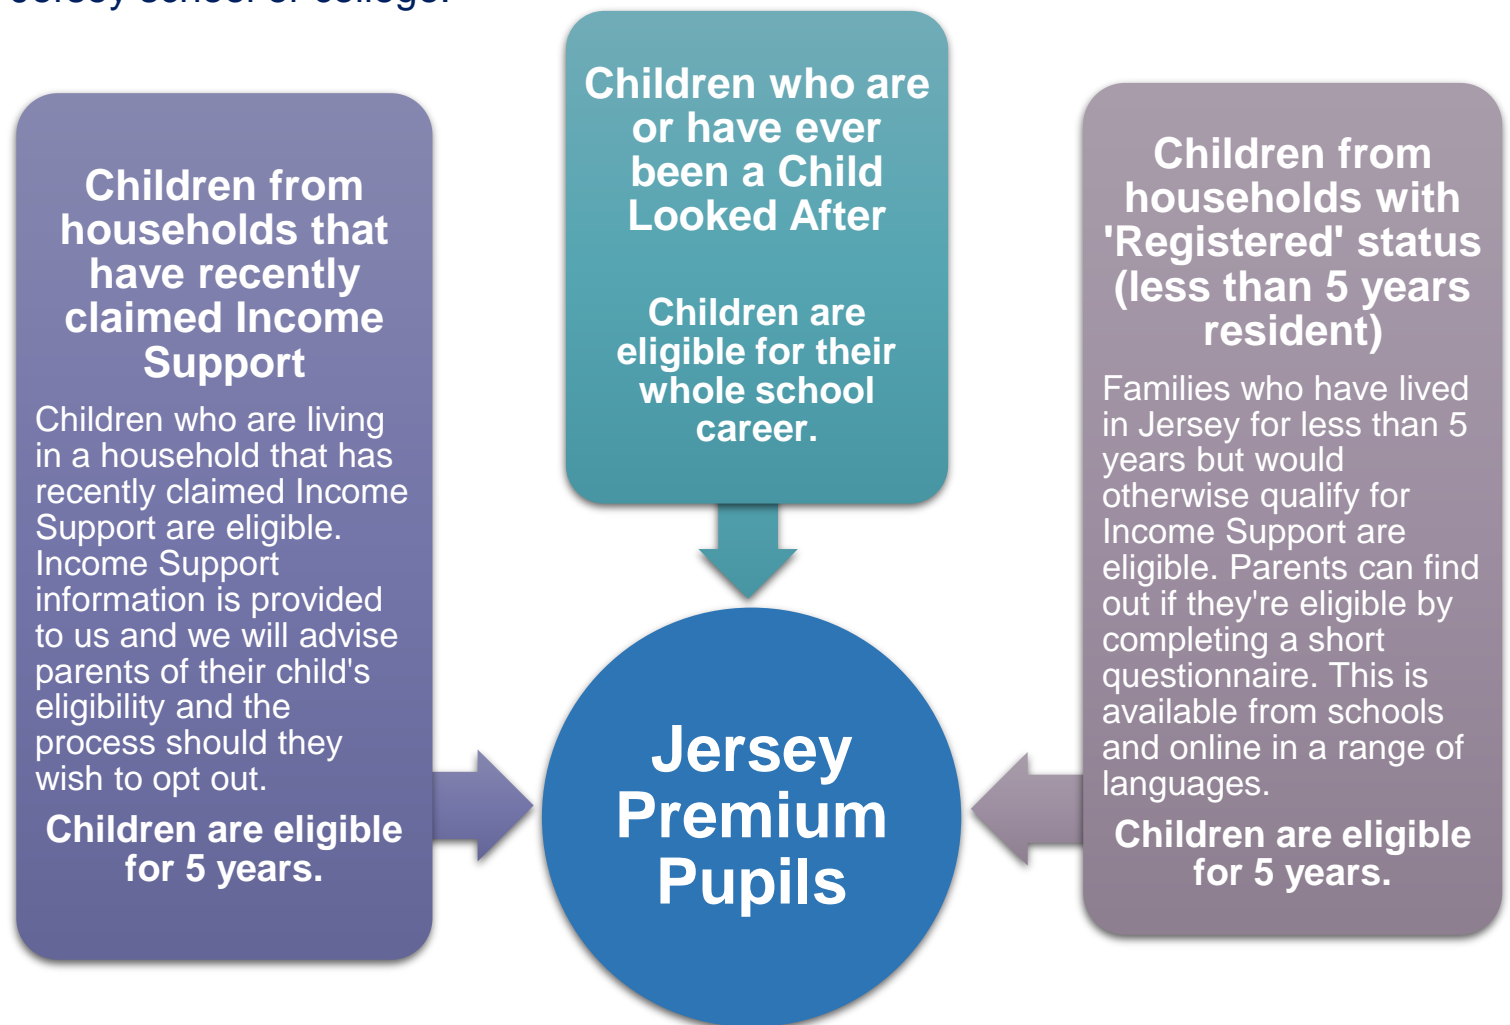

Jersey Premium

Extra funding for schools and colleges to support children

Jersey Premium is a targeted funding programme which aims to make sure all children get the best from their education. Some children don't go on to achieve at the levels that would normally be expected for their ability. The introduction of Jersey Premium has enabled schools to review their approach to teaching and learning, ensuring that all pupils are able to achieve their very best.

Schools and colleges receive extra funding calculated on the number of eligible children they have each year. The school or college decides how they use the funding to improve the child's educational experience and outcomes. Children attending a school nursery are also entitled to ten additional hours a week of free nursery education.

Jersey Premium is available for pupils throughout their education in a Government of Jersey school or college.

Children, Young People, Education & Skills