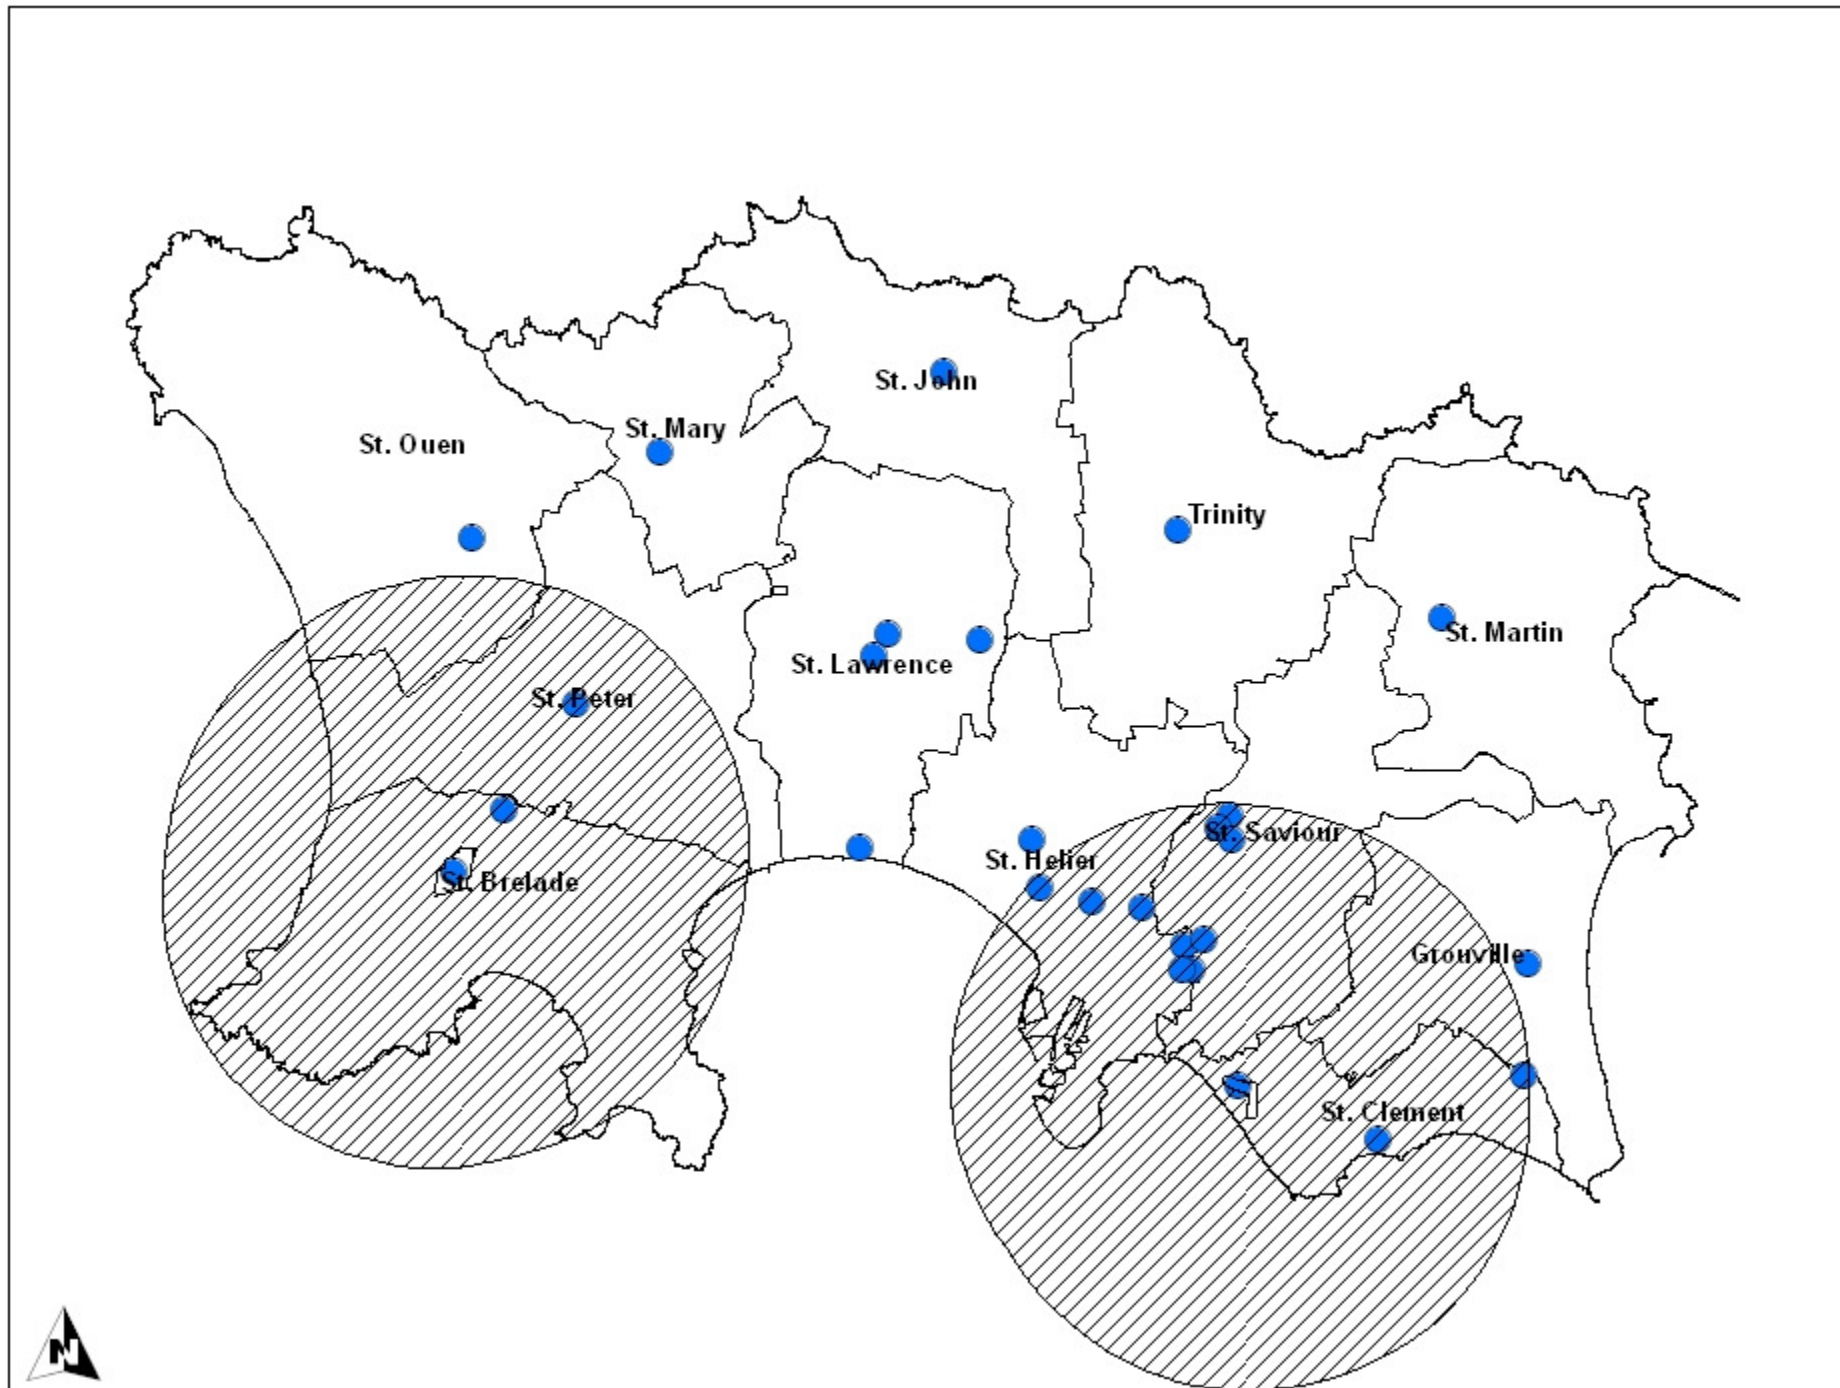

Access to all outdoor sport

Open Space

 All sport 3000m

 Outdoor Sports Facility

Map produced on
21/02/2008

States
of Jersey 

Access to public outdoor sport

Open Space

- Public outdoor sport 3000m
- Outdoor Sports Facility

Map produced on
21/02/2008

Access to public open space

Map produced on
21/02/2008