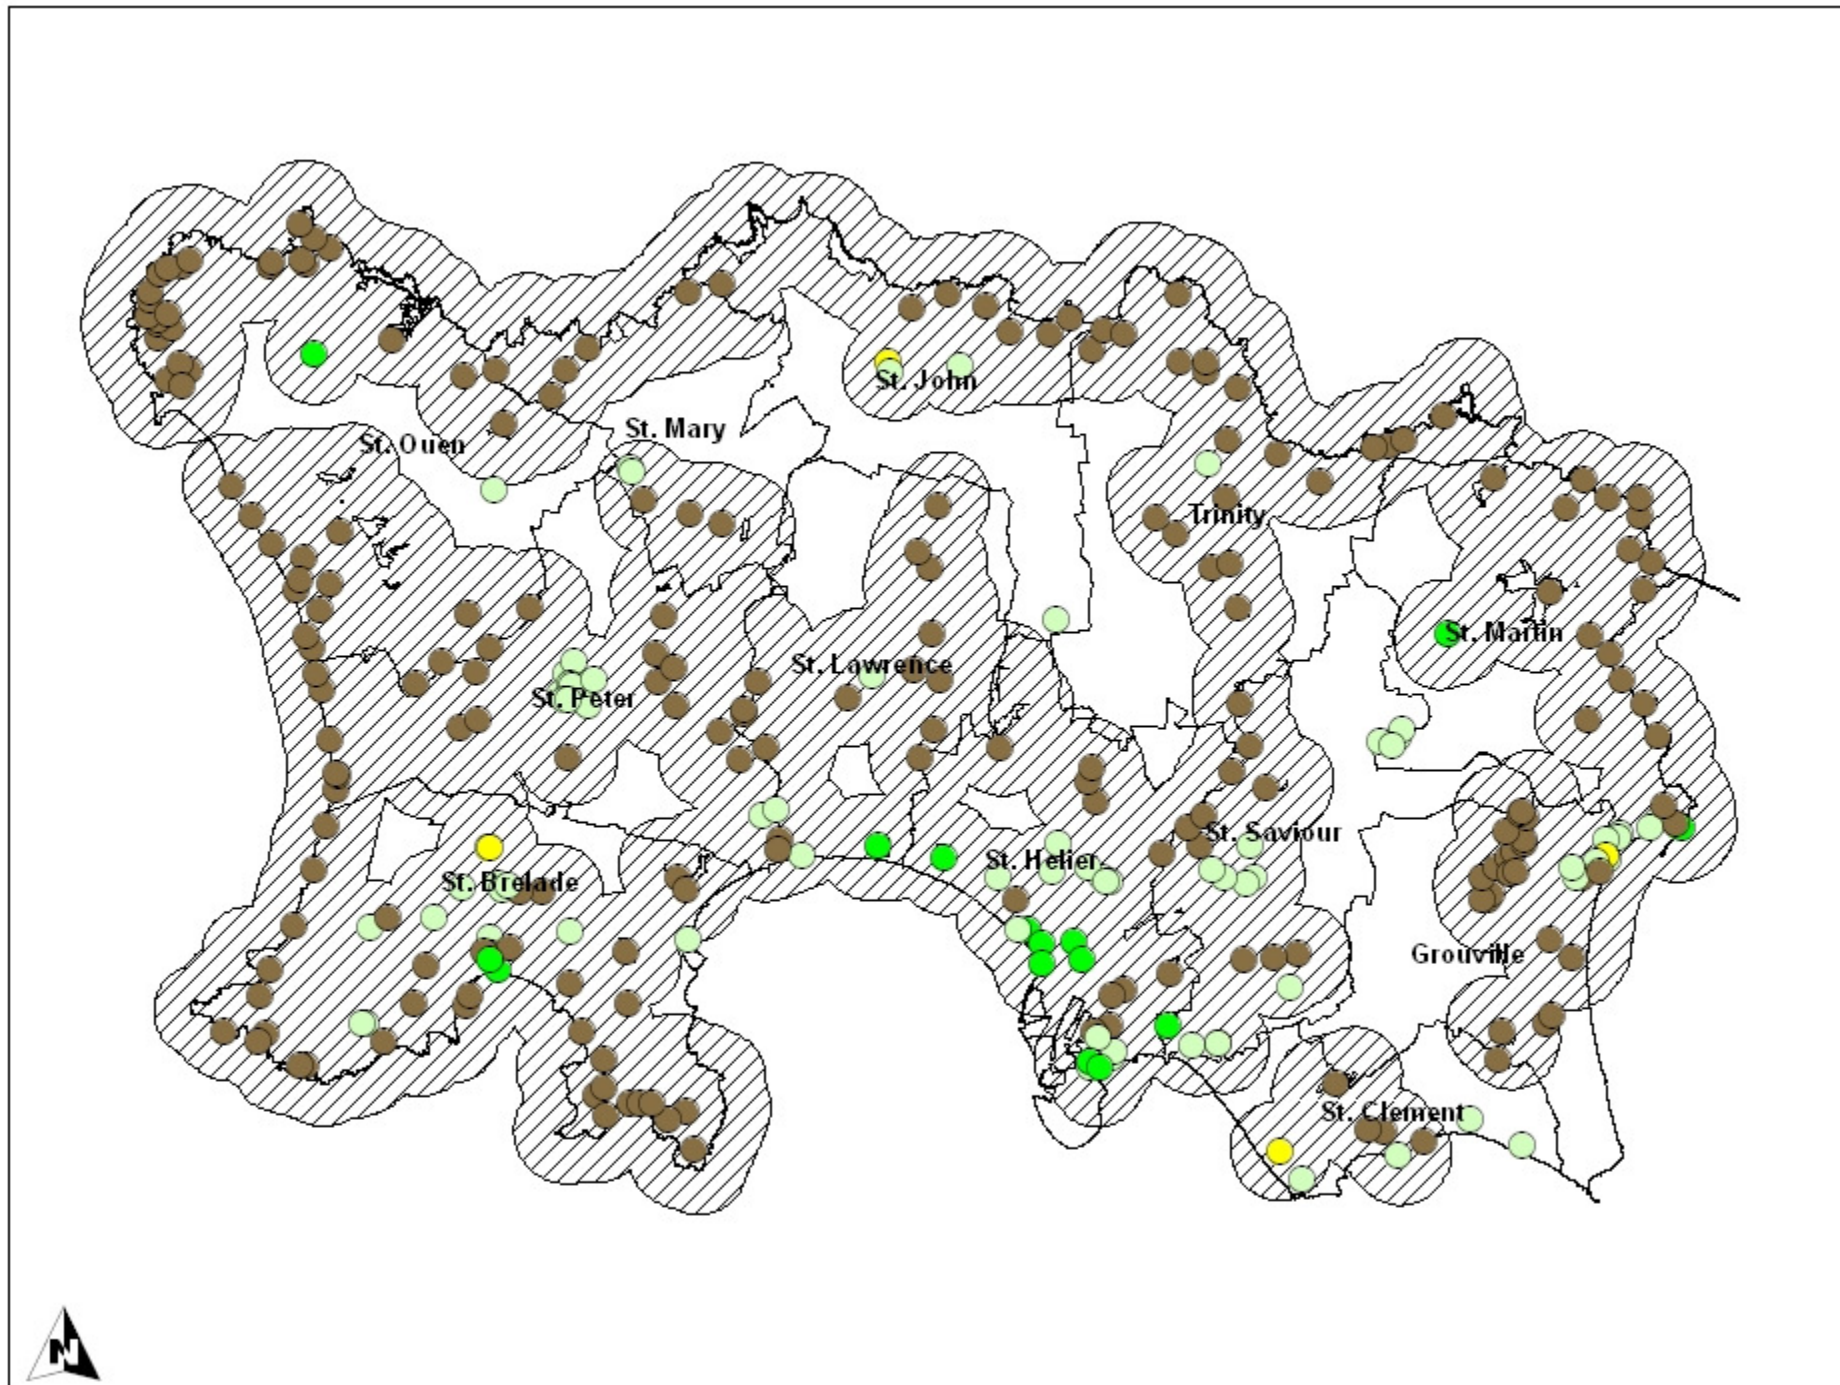

Access to all outdoor sport

Open Space

 All sport 3000m

 Outdoor Sports Facility

Map produced on
21/02/2008

States
of Jersey 

Access to public outdoor sport

Open Space

- Public outdoor sport 3000m
- Outdoor Sports Facility

Map produced on
21/02/2008

Access to public open space

Map produced on
21/02/2008