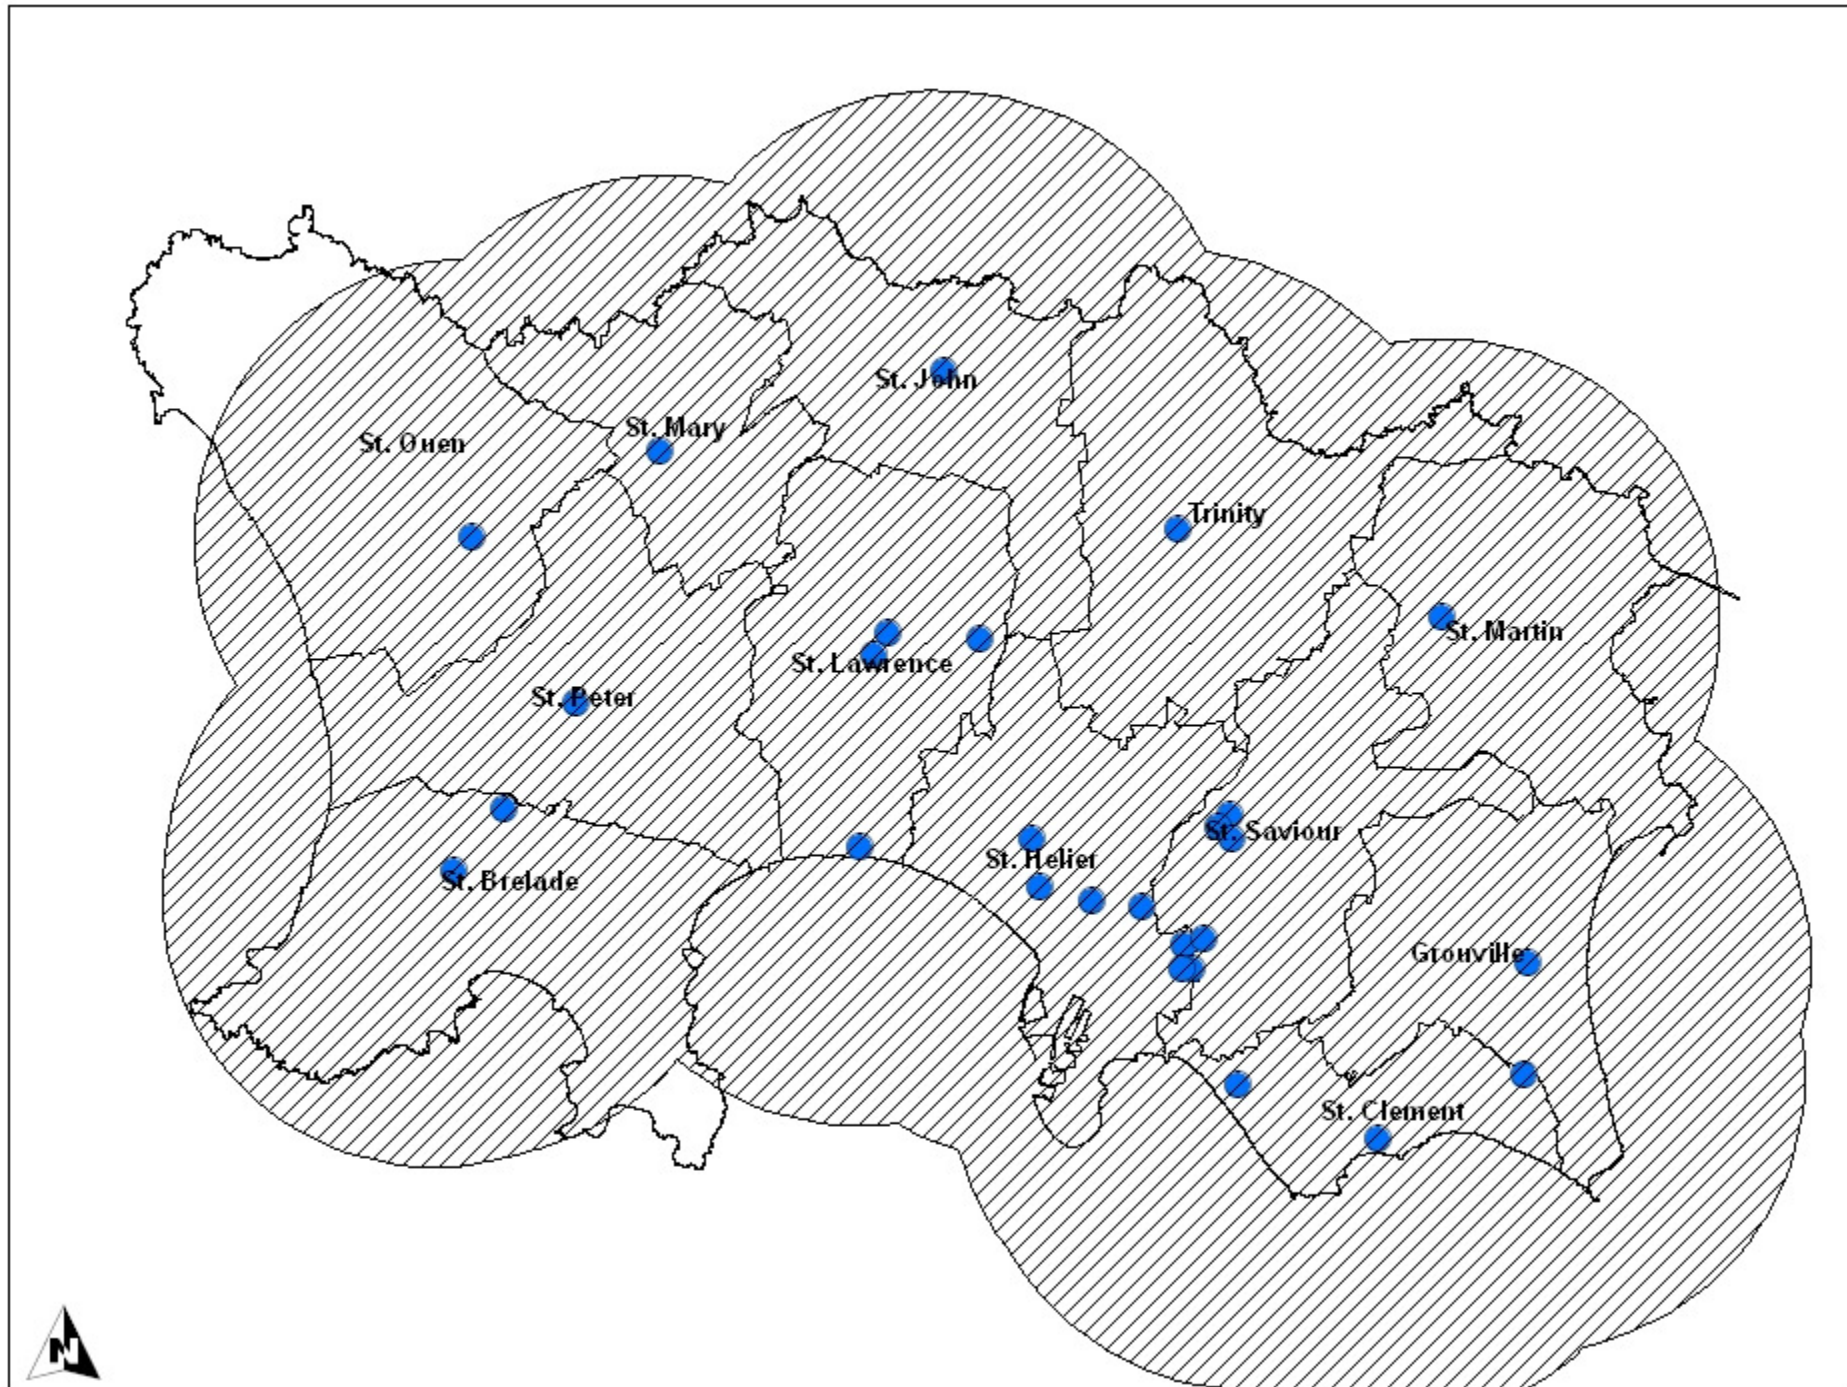

Access to all outdoor sport

Open Space

 All sport 3000m

 Outdoor Sports Facility

Map produced on
21/02/2008

States
of Jersey 

Access to public outdoor sport

Open Space

- Public outdoor sport 3000m
- Outdoor Sports Facility

Map produced on
21/02/2008

Access to public open space

Map produced on
21/02/2008