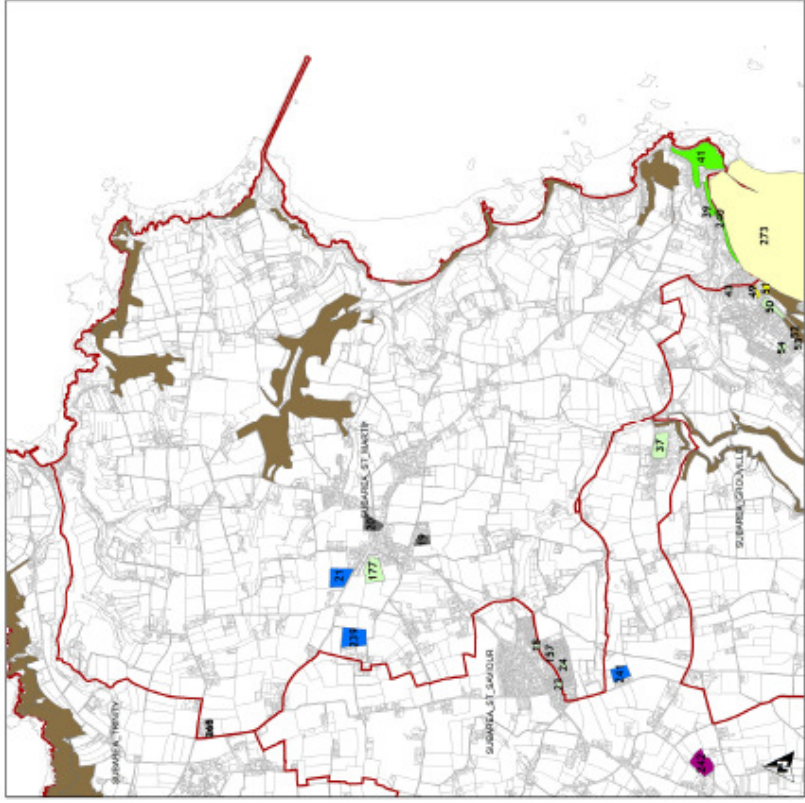

### Typology Chart

Background mapping: **TBC**

Map produced on: **10/07/2008**

Scale: **1:20,000**

© OS Copyright. States of Jersey 2008.

### St. Martin

|                     |          |                  |            |
|---------------------|----------|------------------|------------|
| Background Mapping: | TBC      | Map produced on: | 10/07/2008 |
| Scale:              | 1:20,000 |                  |            |