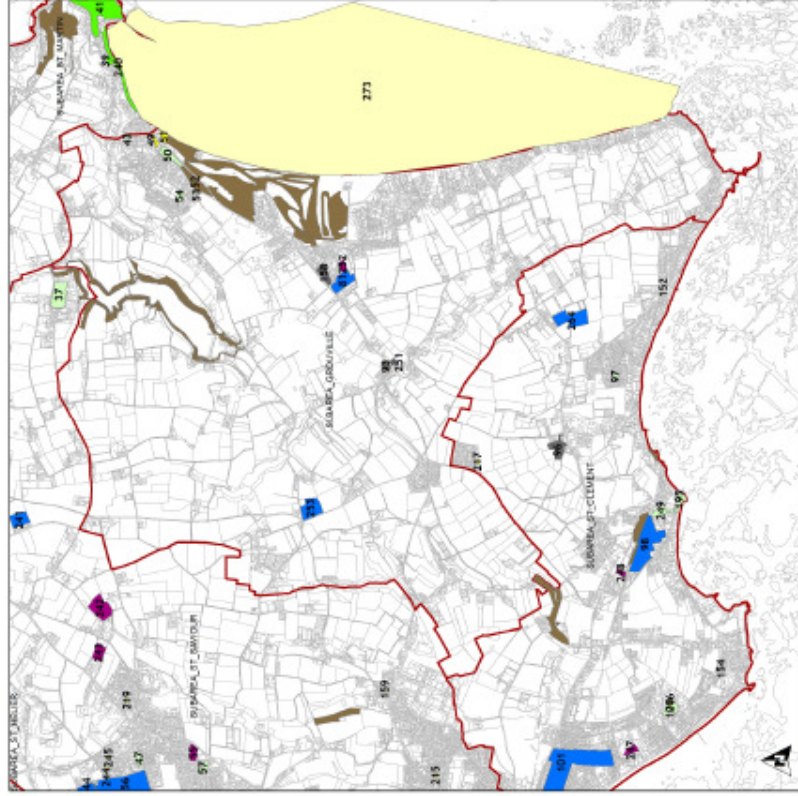

© OS Copyright. States of Jersey 2008.

Grouville

1. **Legend**
   Open Spaces
   TYPOLÓG_1
   Play Space
   Outdoor Sports Facility
   Parks
   Amenity GreenSpace
   Beach
   Cemeteries & Churchyards
   Civic Space
   Natural GreenSpace
   School Grounds