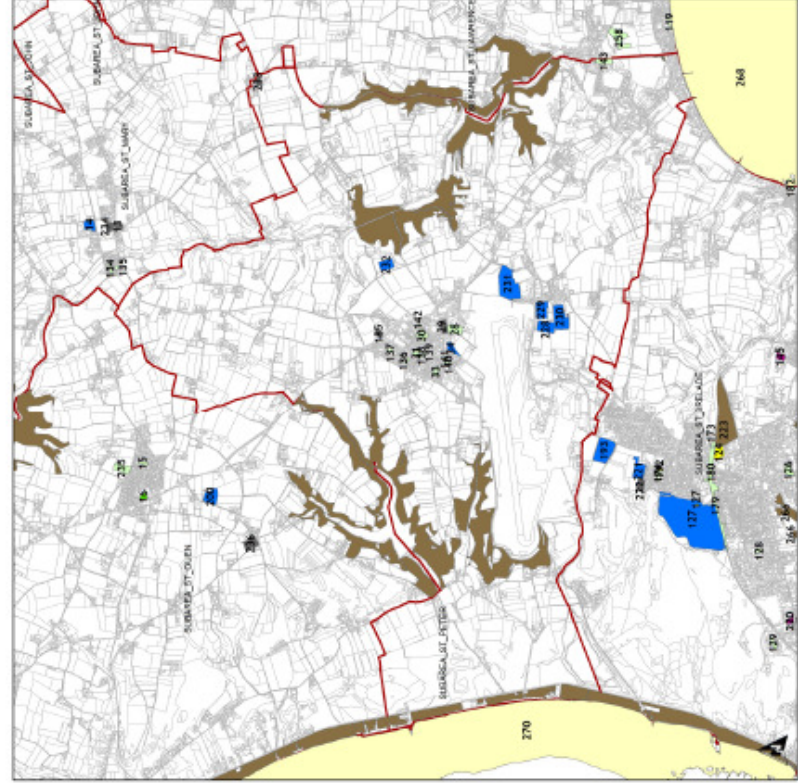

© OS Copyright. States of Jersey 2008.

St. Peter