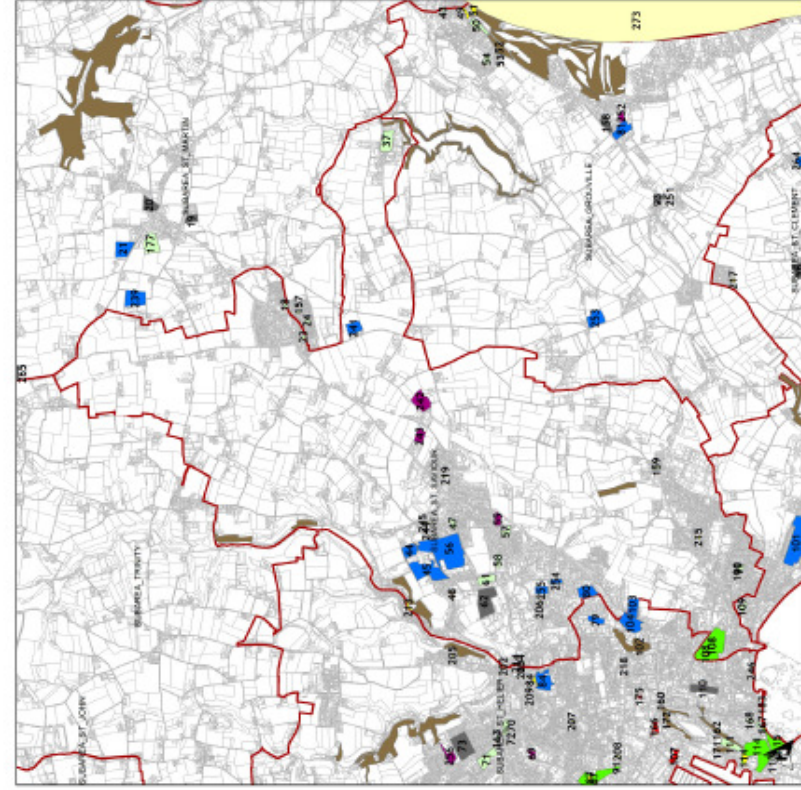

© OS Copyright, States of Jersey 2008.

St. Saviour

1. **Legend**
   Open Spaces
   TPOLOGY_1
   Play Space
   Outdoor Sports Facility
   Parks
   Amenity Greenspace
   Beach
   Cemetery & Churchyards
   Civic Space
   Natural Greenspace
   School Grounds