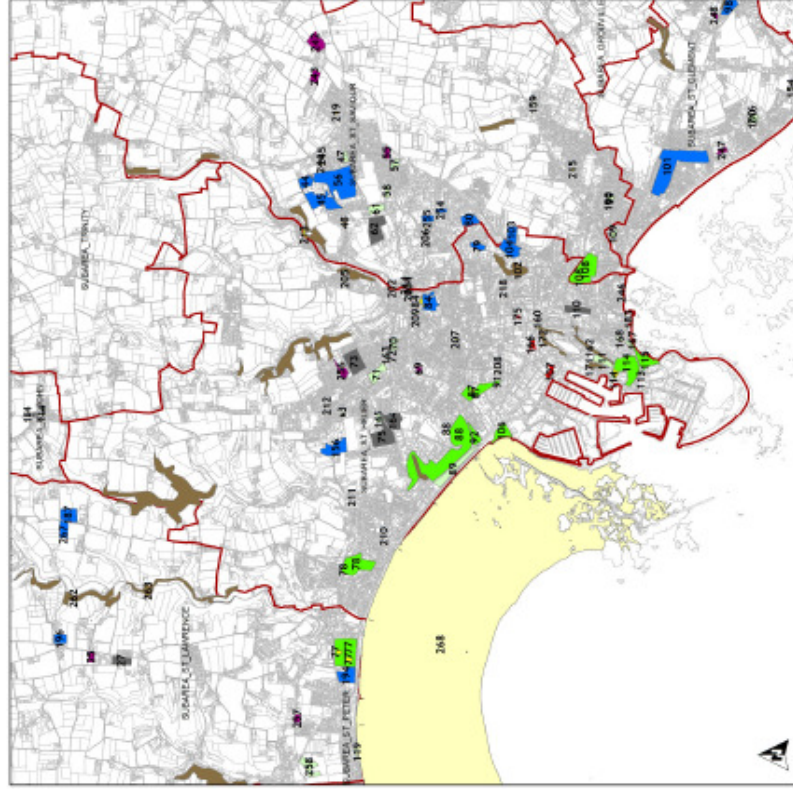

Typology Chart