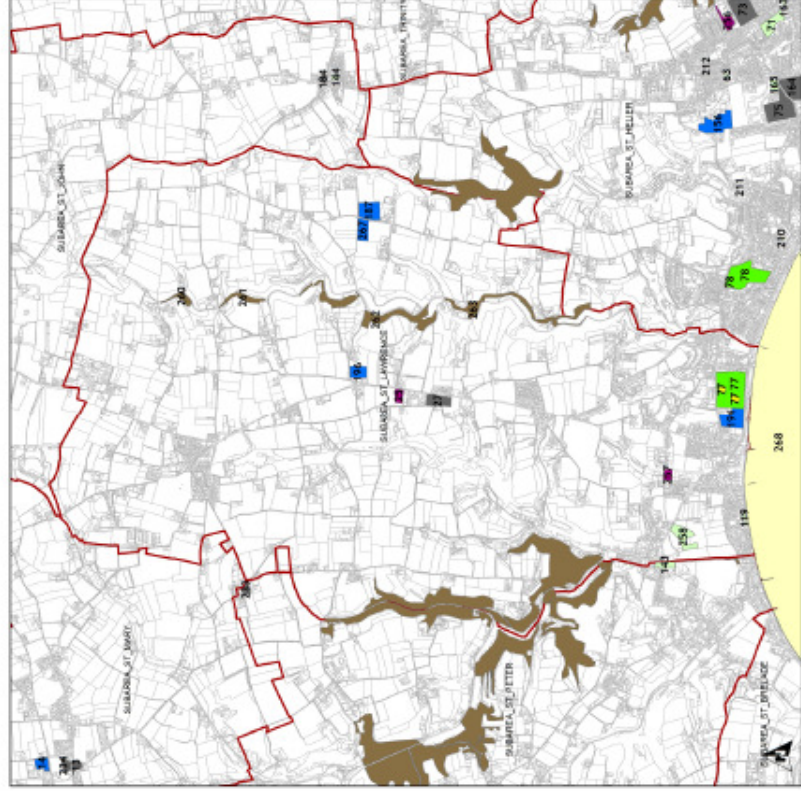

### Typology Chart

|                     |          |                  |            |
|---------------------|----------|------------------|------------|
| Background mapping: | TBC      | Map produced on: | 10/07/2008 |
| Scale:              | 1:25,000 |                  |            |