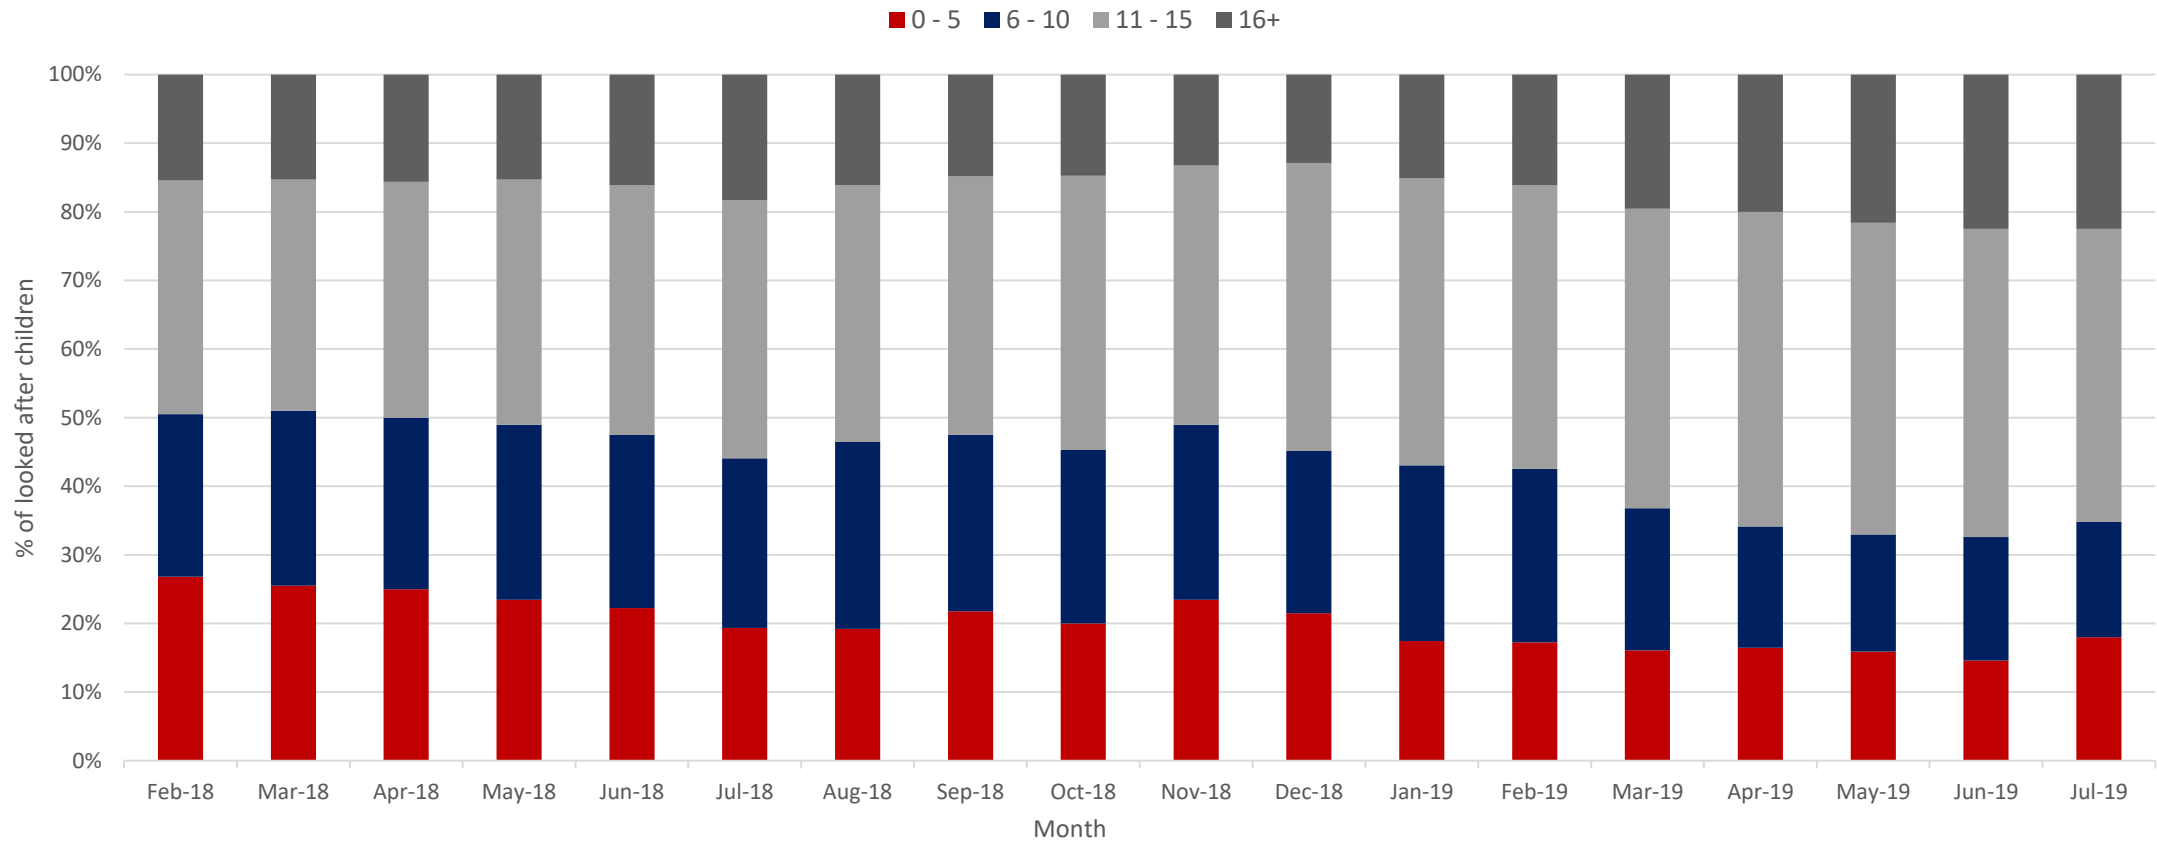

Looked After Children - overview

Looked After Children by month

Looked After Children

Looked After Population by age range

Updates – Looked After Children

Care Leavers

- 29 Care Leavers open to Children's Service

Off-Island Placements

- Numbers of children placed off-island remain stable – 24 at the end of July, with the majority on long term foster placements or friends or specialist residential placements

Adoptions

- 10 adoptions in the past 12 months – all aged 4 and under.