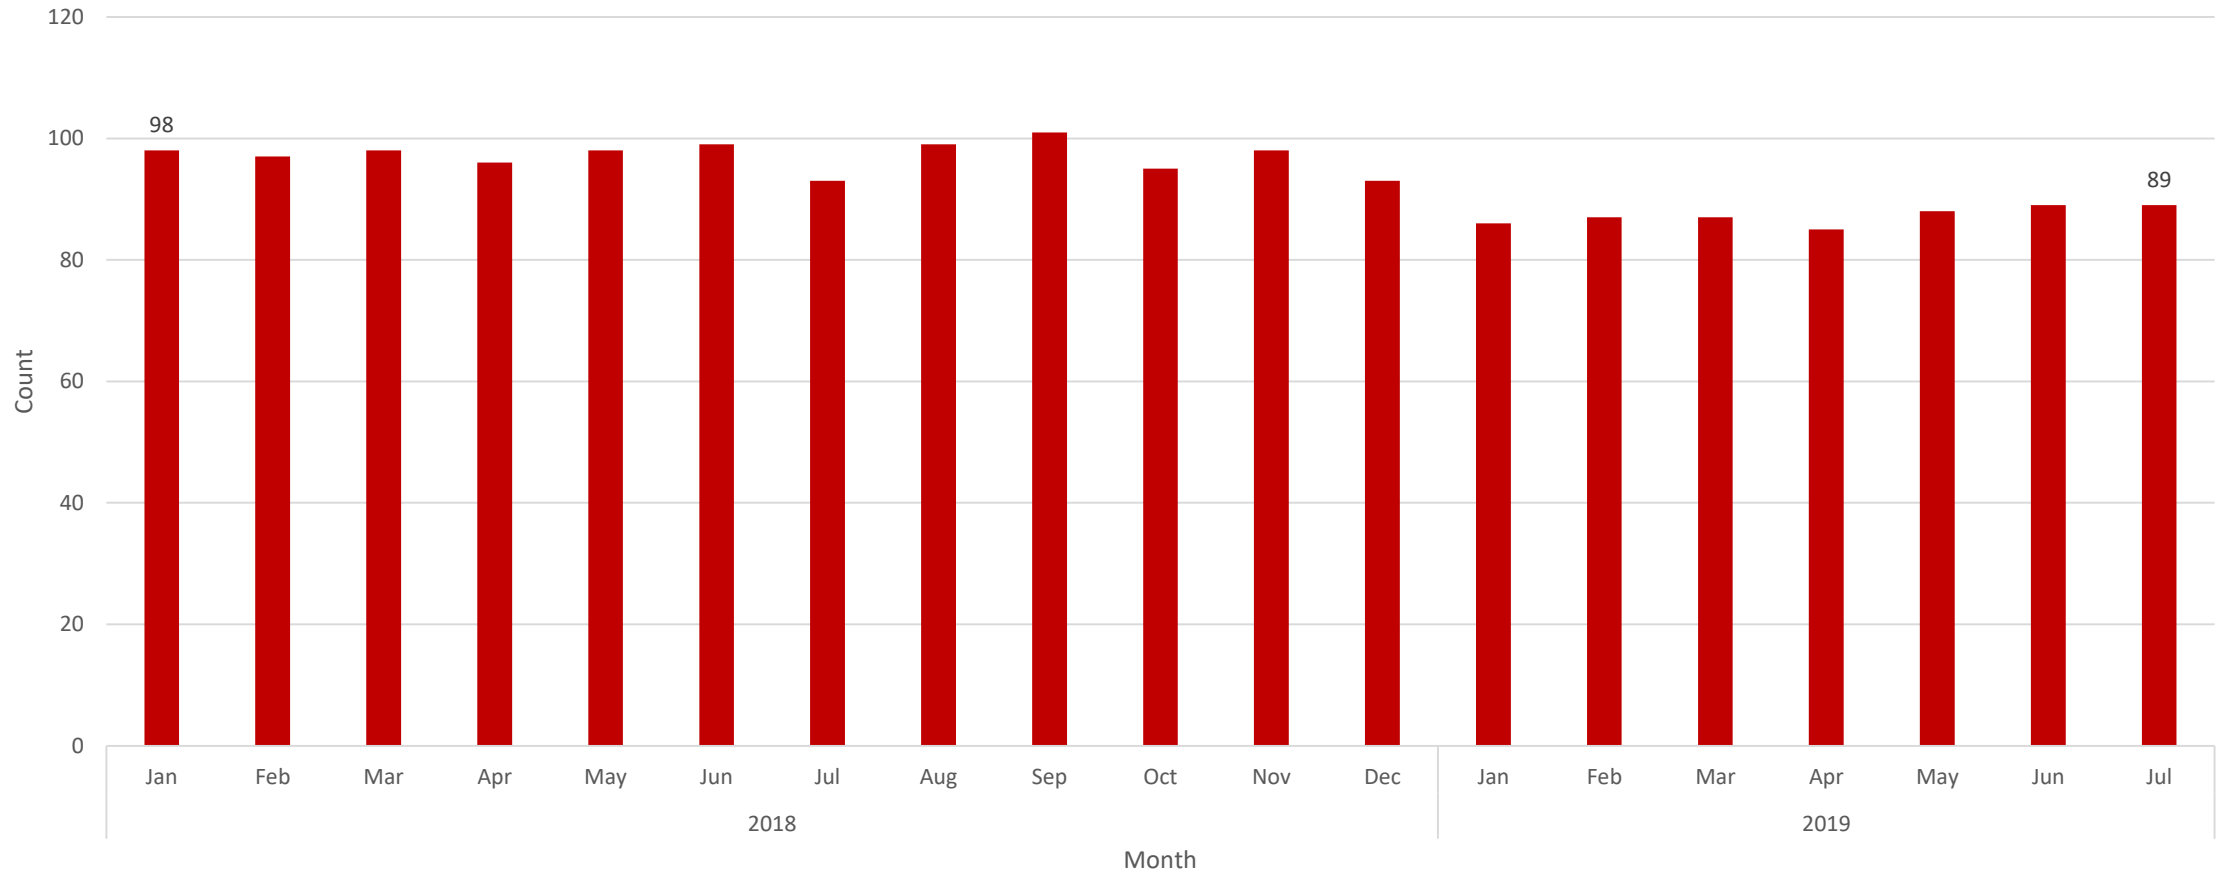

Looked After Children - overview

Looked After Children by month

Looked After Children

Looked After Population by age range

Updates – Looked After Children

Care Leavers

- 29 Care Leavers open to Children's Service

Off-Island Placements

- Numbers of children placed off-island remain stable – 24 at the end of July, with the majority on long term foster placements or friends or specialist residential placements

Adoptions

- 10 adoptions in the past 12 months – all aged 4 and under.